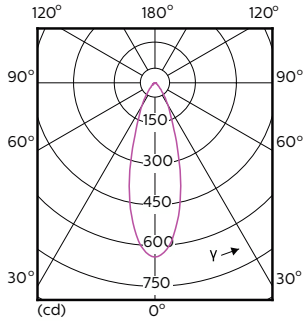

MASTER LEDspot ExpertColor MV

Fotometriske data

Light Distribution Diagram - MAS LED ExpertColor 3.9-35W GU10 927 36D