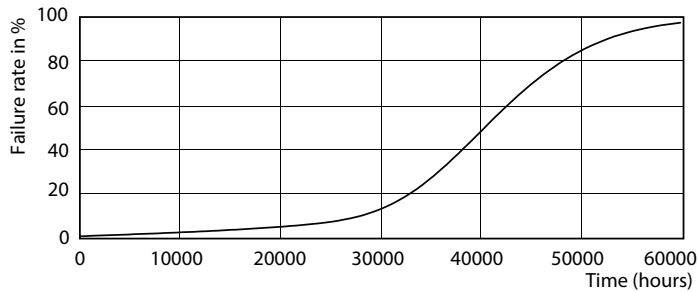

Levetid

Life Expectancy Diagram - MAS LED ExpertColor 3.9-35W GU10 927 36D